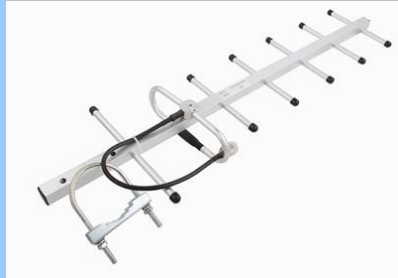

#1085 10 dbi 806~960MHz GSM Antenna

Frequency Range(MHz) : 806-960MHz
VSWR $\leq$ 1.5
Gain:10 dbi
Antenna Length(mm):600 mm
Connector:N Jack
Housing: Silver
Weight:400 g